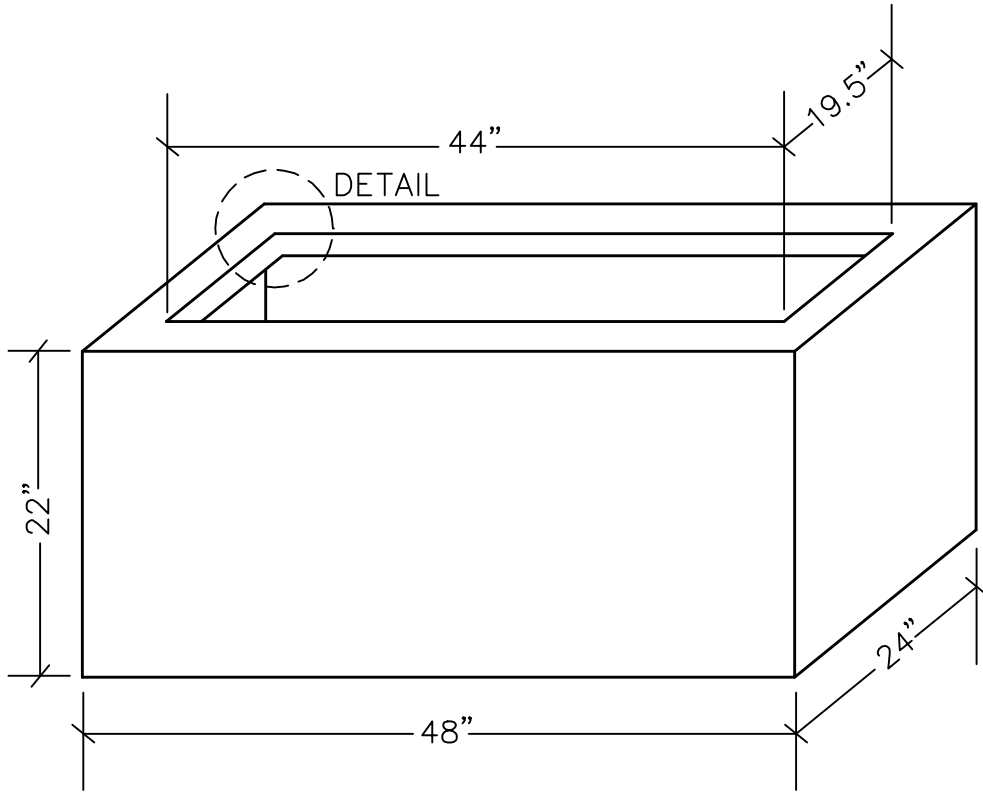

CANNON PLANTER
MODEL NUMBER 1CA-482422

DETAIL